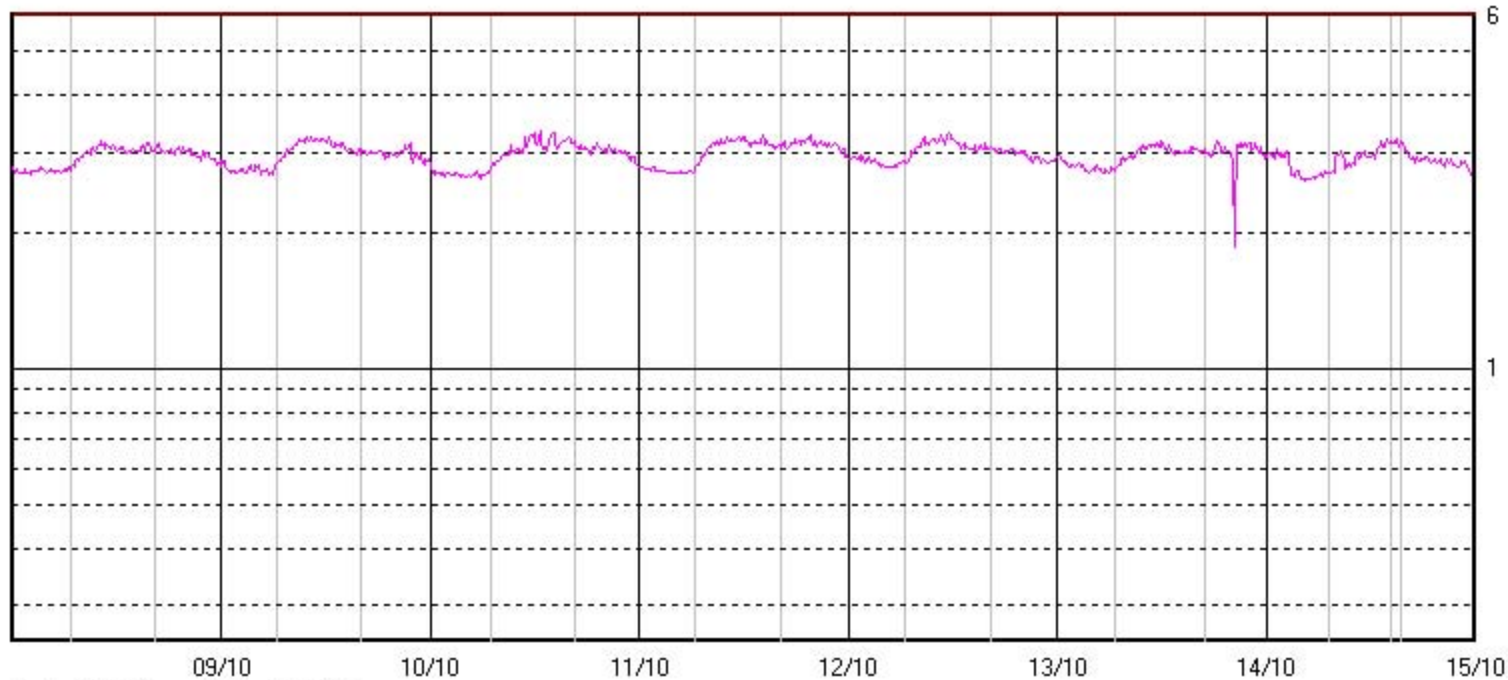

Probe EP 330 Mode:RMS 6 min

Via Enna n° 3c, Catania

Name: week-40 Date: 01/10/2007 Time: 00.00

V/m

Probe EP 330

Mode:RMS 6 min

Via Enna n° 3c, Catania

Name: week-41 Date: 08/10/2007 Time: 00.00

V/m

Probe EP 330

Mode:RMS 6 min

Via Enna n° 3c, Catania

Name: week-42 Date: 15/10/2007 Time: 00.00

V/m

Probe EP 330

Mode:RMS 6 min