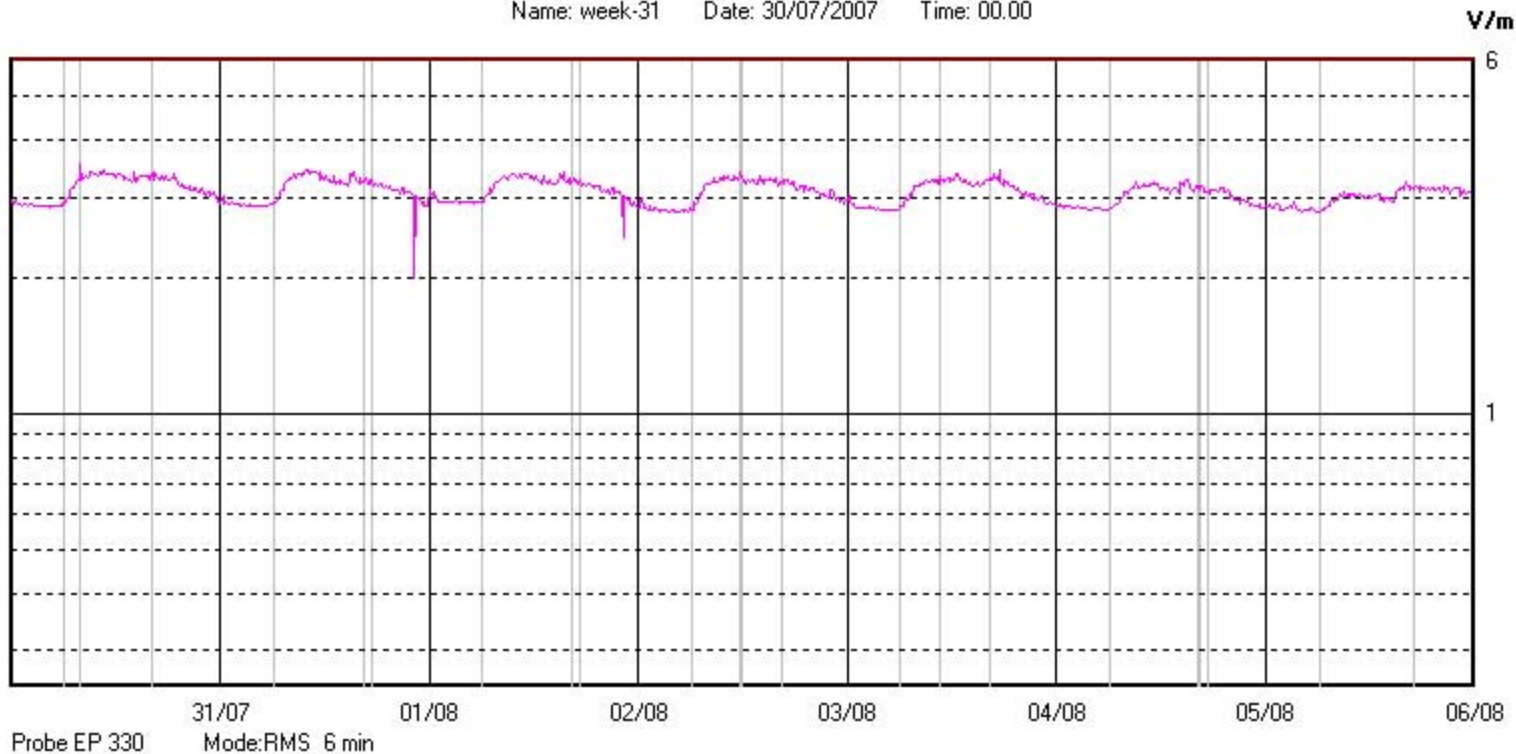

Via Enna n° 3c, Catania

Comune di Catania

Direzione Ecologia Ambiente N.U.

IV° Servizio - Accertamenti Ambientali

P.O. "ASPETTI TECNICI E AMMINISTRATIVI INQUINAMENTI DI NATURA FISICA"

PROGETTO "CASSIOPEA"

Name: week-31 Date: 30/07/2007 Time: 00.00