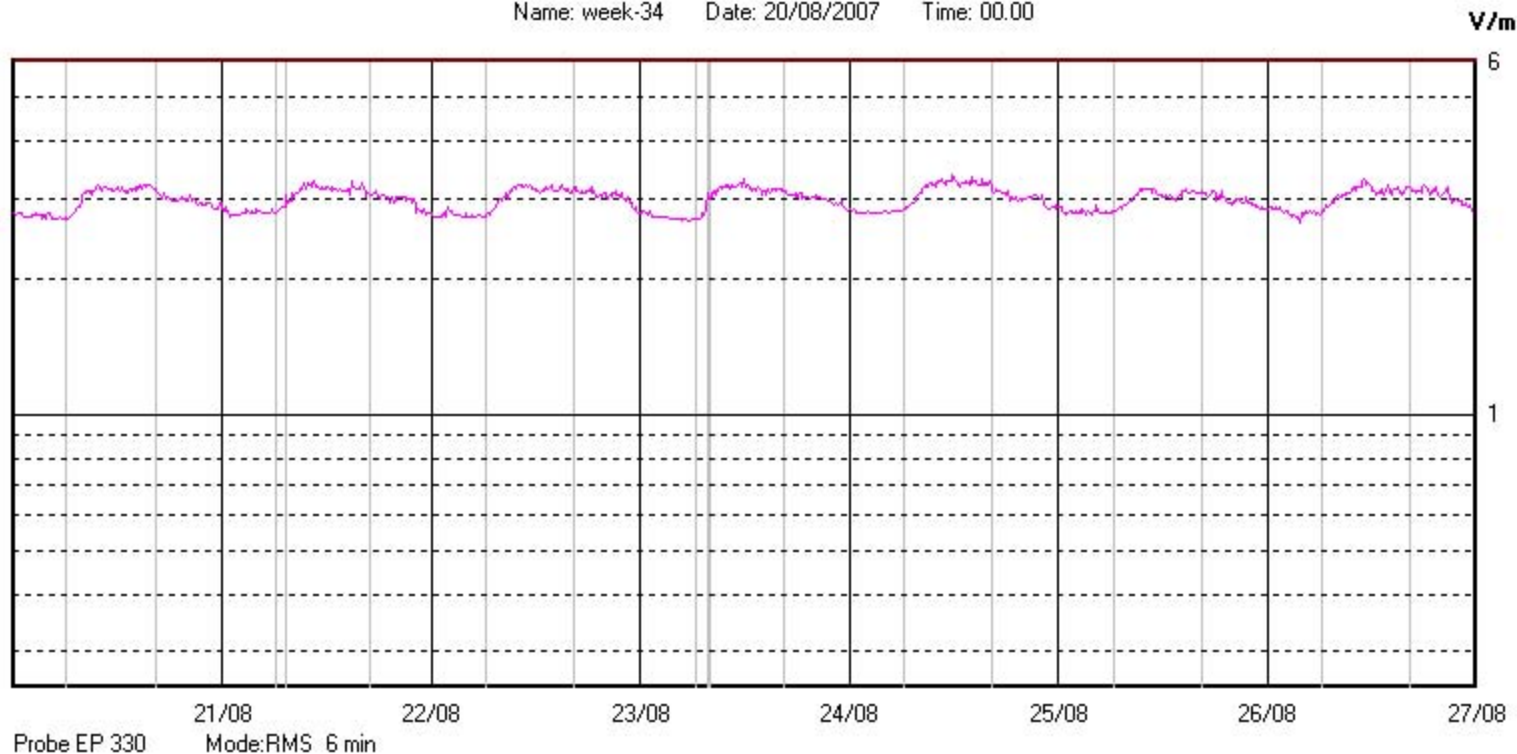

Name: week-33 Date: 13/08/2007 Time: 00.00

Via Enna n° 3c, Catania

Name: week-34 Date: 20/08/2007 Time: 00.00

Name: week-35 Date: 27/08/2007 Time: 00.00

V/m

Probe EP 330 Mode:RMS 6 min

Via Enna n° 3c, Catania