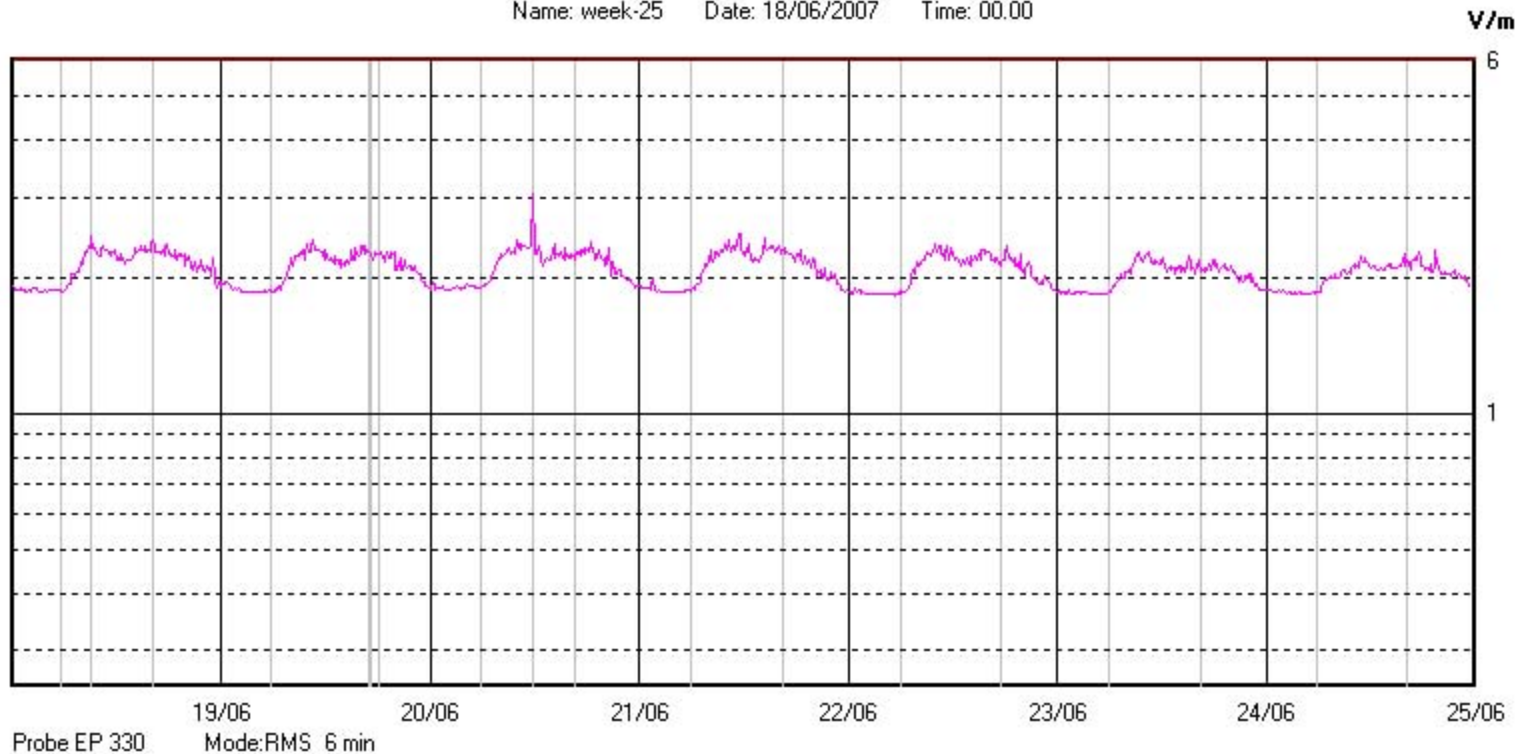

Via Enna n° 3c, Catania

Name: week-25 Date: 18/06/2007 Time: 00.00