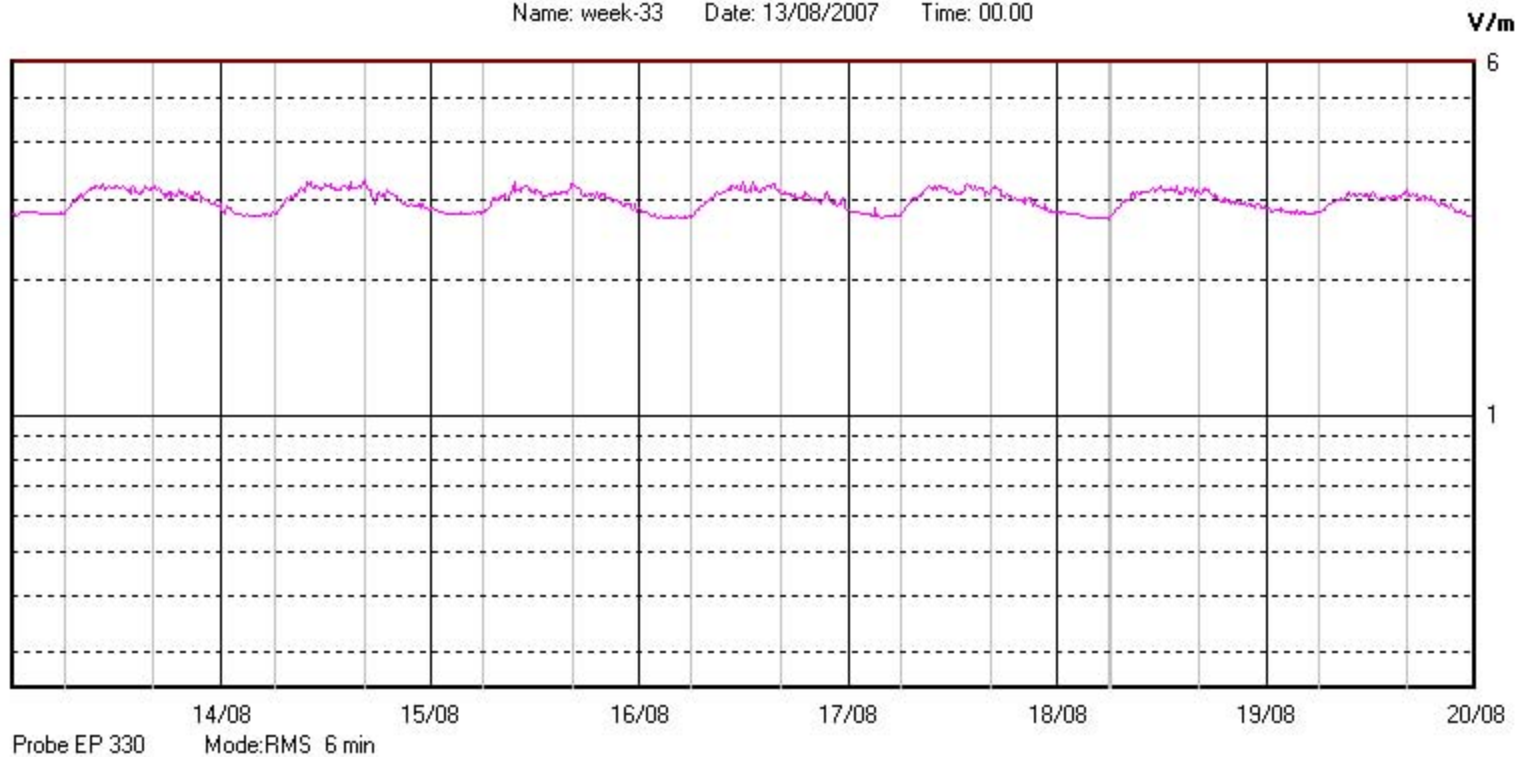

Name: week-33 Date: 13/08/2007 Time: 00.00

Via Enna n° 3c, Catania

Name: week-34 Date: 20/08/2007 Time: 00.00

Name: week-35 Date: 27/08/2007 Time: 00.00

V/m

Probe EP 330 Mode:RMS 6 min

Via Enna n° 3c, Catania