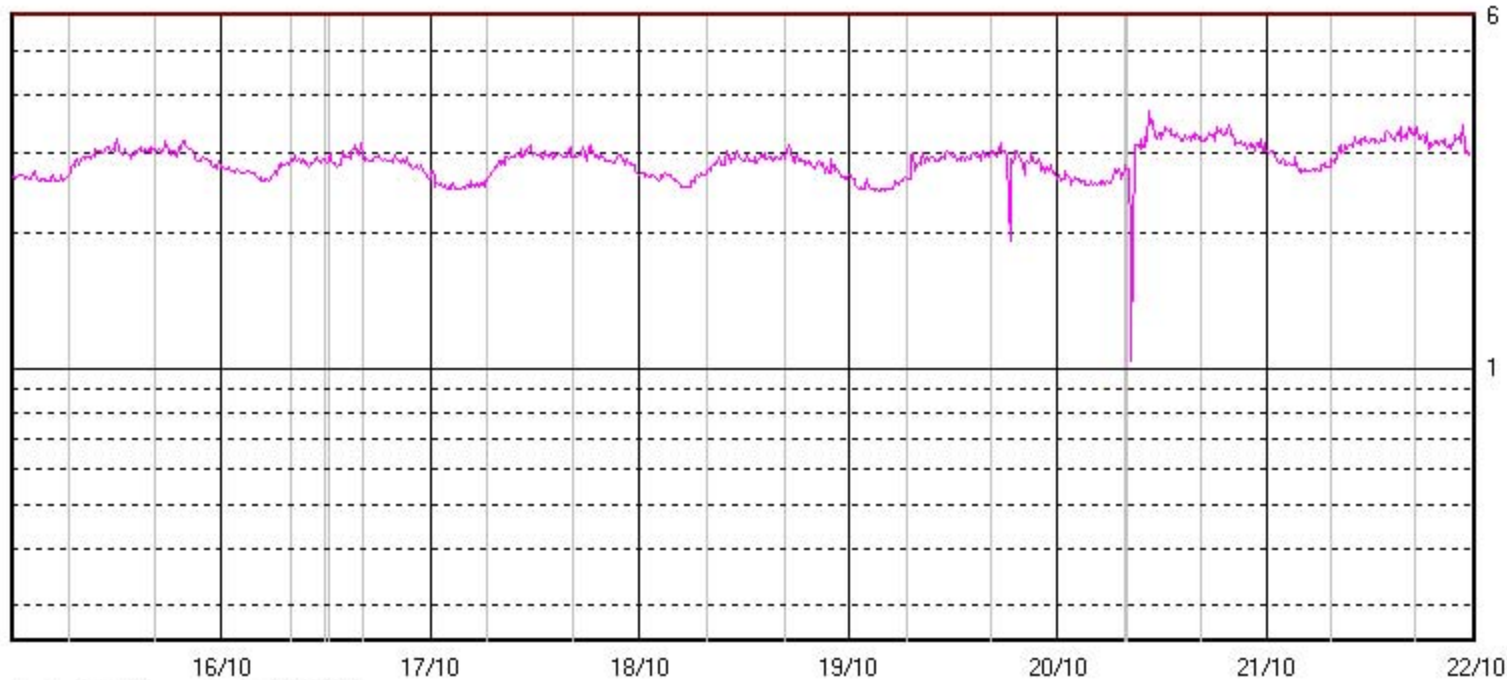

Probe EP 330 Mode:RMS 6 min

Via Enna n° 3c, Catania

Name: week-40 Date: 01/10/2007 Time: 00.00

V/m

Probe EP 330

Mode:RMS 6 min

Via Enna n° 3c, Catania

Name: week-41 Date: 08/10/2007 Time: 00.00

V/m

Probe EP 330

Mode:RMS 6 min

Via Enna n° 3c, Catania

Name: week-42 Date: 15/10/2007 Time: 00.00

V/m

Probe EP 330

Mode:RMS 6 min