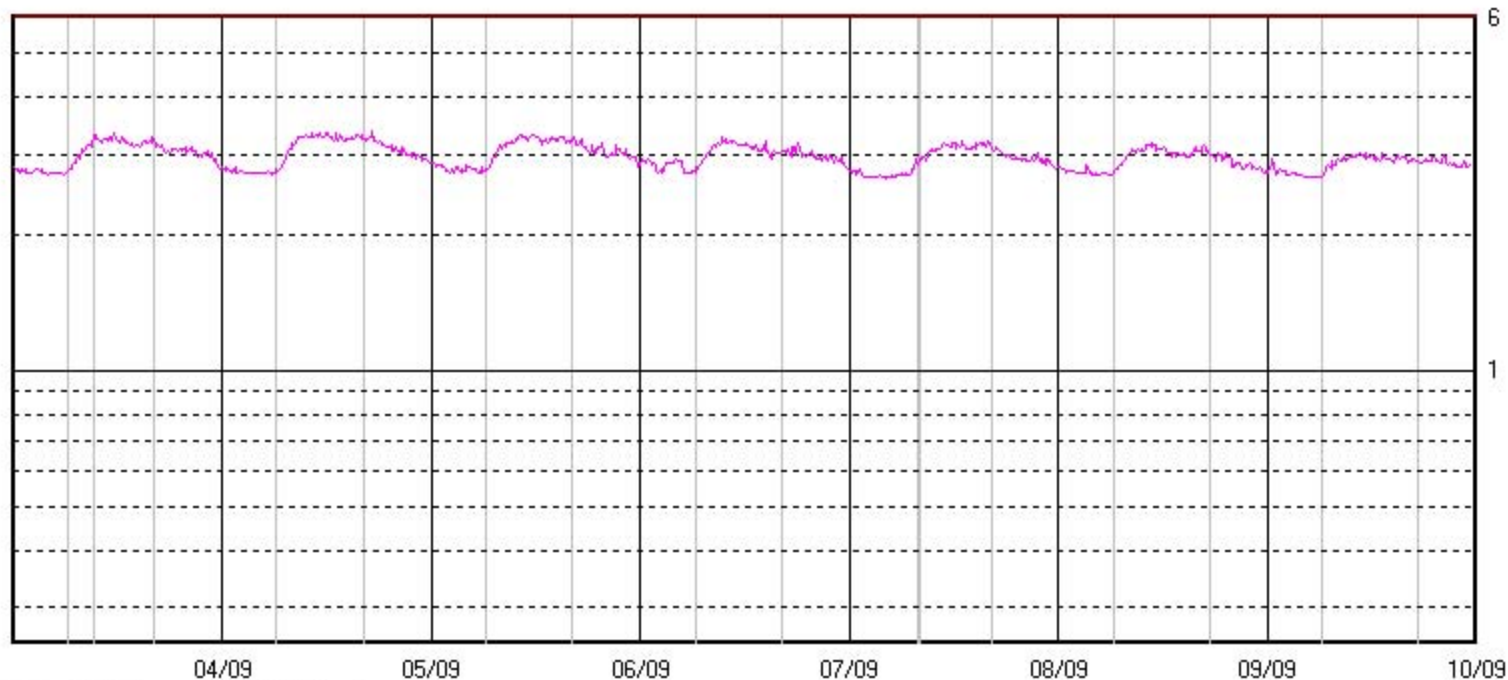

Name: week-33 Date: 13/08/2007 Time: 00.00

Via Enna n° 3c, Catania

Name: week-34 Date: 20/08/2007 Time: 00.00

Name: week-35 Date: 27/08/2007 Time: 00.00

V/m

Probe EP 330 Mode:RMS 6 min

Via Enna n° 3c, Catania

Name: week-36 Date: 03/09/2007 Time: 00.00

V/m

Probe EP 330 Mode:RMS 6 min

Via Enna n° 3c, Catania

Name: week-37 Date: 10/09/2007 Time: 00.00

V/m

Probe EP 330 Mode:RMS 6 min

11/09 12/09 13/09 14/09 15/09 16/09 17/09