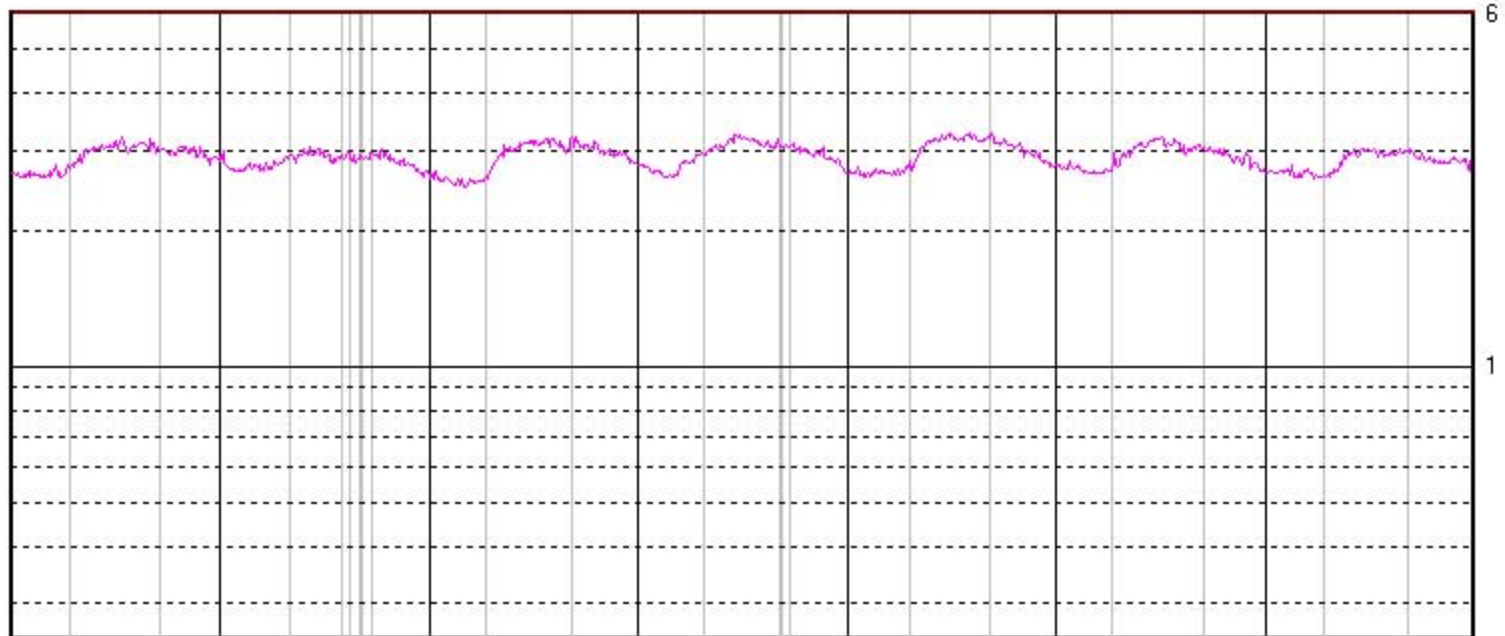

Name: week-36 Date: 03/09/2007 Time: 00.00

V/m

Probe EP 330 Mode:RMS 6 min

Via Enna n° 3c, Catania

Name: week-37 Date: 10/09/2007 Time: 00.00

V/m

Probe EP 330 Mode:RMS 6 min

11/09 12/09 13/09 14/09 15/09 16/09 17/09

Via Enna n° 3c, Catania

Name: week-38 Date: 17/09/2007 Time: 00.00

V/m

Probe EP 330

Mode:RMS 6 min

Via Enna n° 3c, Catania

Name: week-39 Date: 24/09/2007 Time: 00.00

V/m

Probe EP 330 Mode:RMS 6 min

Via Enna n° 3c, Catania

Name: week-40 Date: 01/10/2007 Time: 00.00

V/m

Probe EP 330

Mode:RMS 6 min

Via Enna n° 3c, Catania

Name: week-41 Date: 08/10/2007 Time: 00.00

V/m

Probe EP 330

Mode:RMS 6 min

Via Enna n° 3c, Catania

Name: week-42 Date: 15/10/2007 Time: 00.00

V/m

Probe EP 330

Mode:RMS 6 min