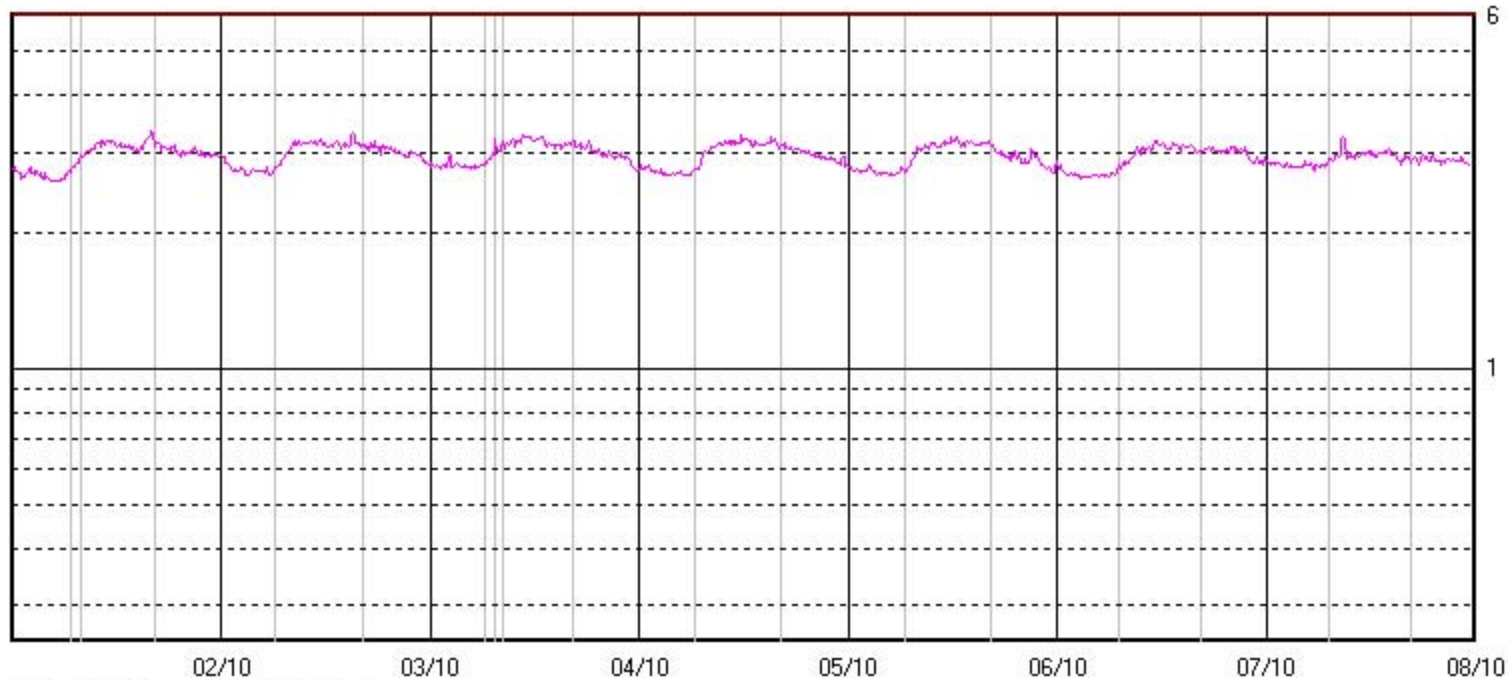

Via Enna n° 3c, Catania

Name: week-38 Date: 17/09/2007 Time: 00.00

V/m

Probe EP 330

Mode:RMS 6 min

Via Enna n° 3c, Catania

Name: week-39 Date: 24/09/2007 Time: 00.00

V/m

Probe EP 330 Mode:RMS 6 min

Via Enna n° 3c, Catania

Name: week-40 Date: 01/10/2007 Time: 00.00

V/m

Probe EP 330

Mode:RMS 6 min

Via Enna n° 3c, Catania

Name: week-41 Date: 08/10/2007 Time: 00.00