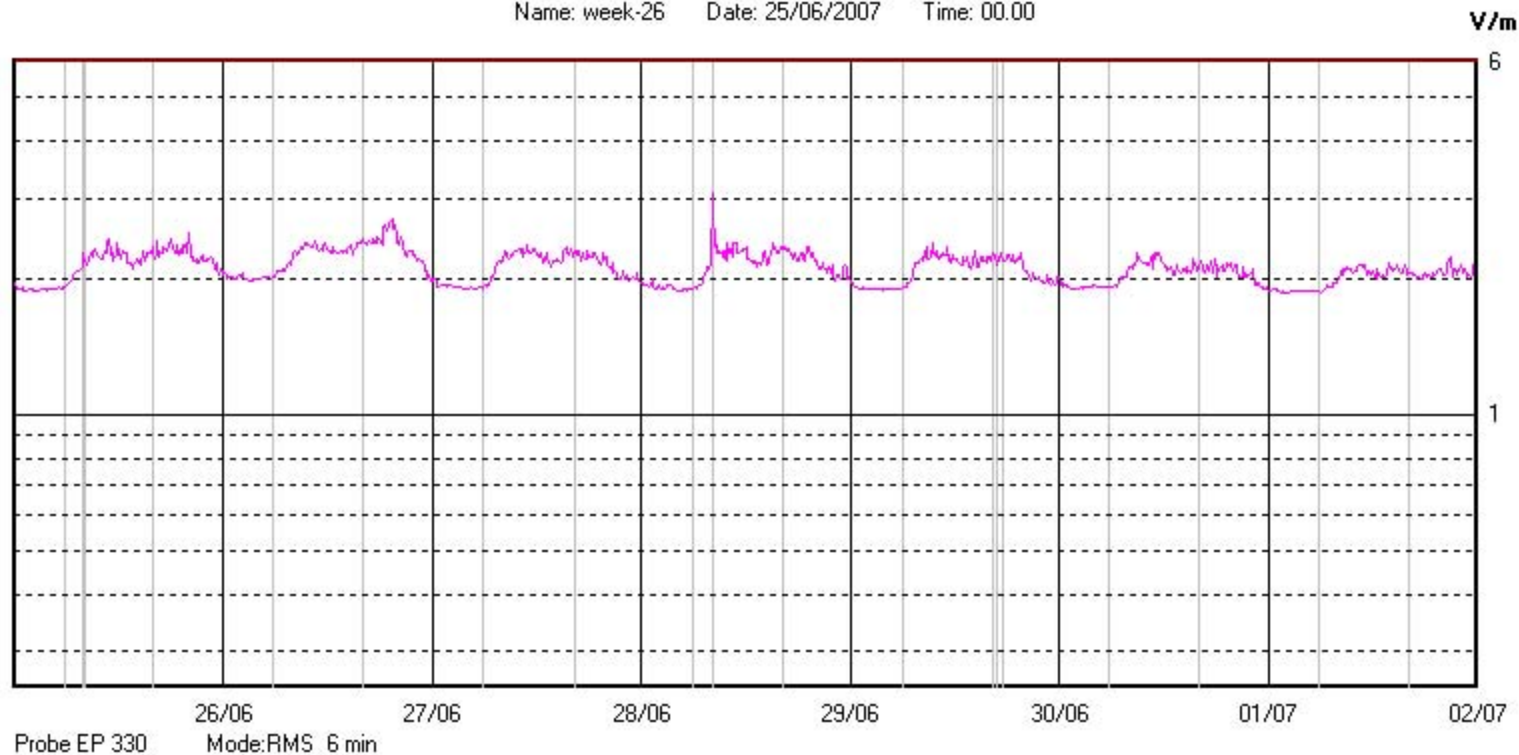

Via Enna n° 3c, Catania

Comune di Catania

Direzione Ecologia Ambiente N.U.
IV° Servizio - Accertamenti Ambientali

P.O. "ASPETTI TECNICI E AMMINISTRATIVI INQUINAMENTI DI NATURA FISICA"
PROGETTO "CASSIOPEA"

Name: week-26 Date: 25/06/2007 Time: 00.00