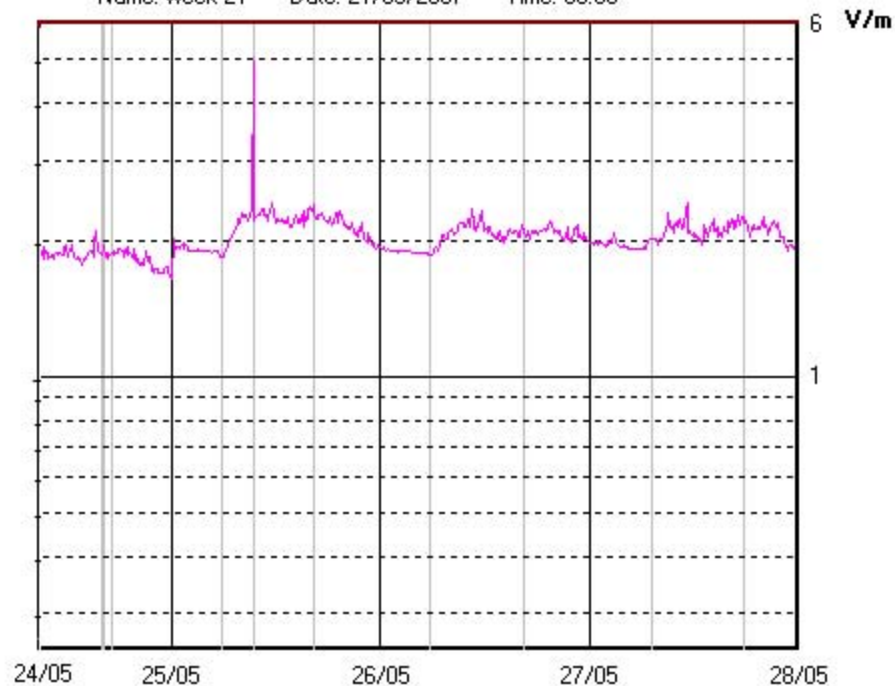

Via Enna n° 3c, Catania

Name: week-21 Date: 21/05/2007 Time: 00.00

Probe EP 330 Mode:RMS 6 min

Via Enna n° 3c, Catania

Name: week-22 Date: 28/05/2007 Time: 00.00

Via Enna n° 3c, Catania

Name: week-23 Date: 04/06/2007 Time: 00.00