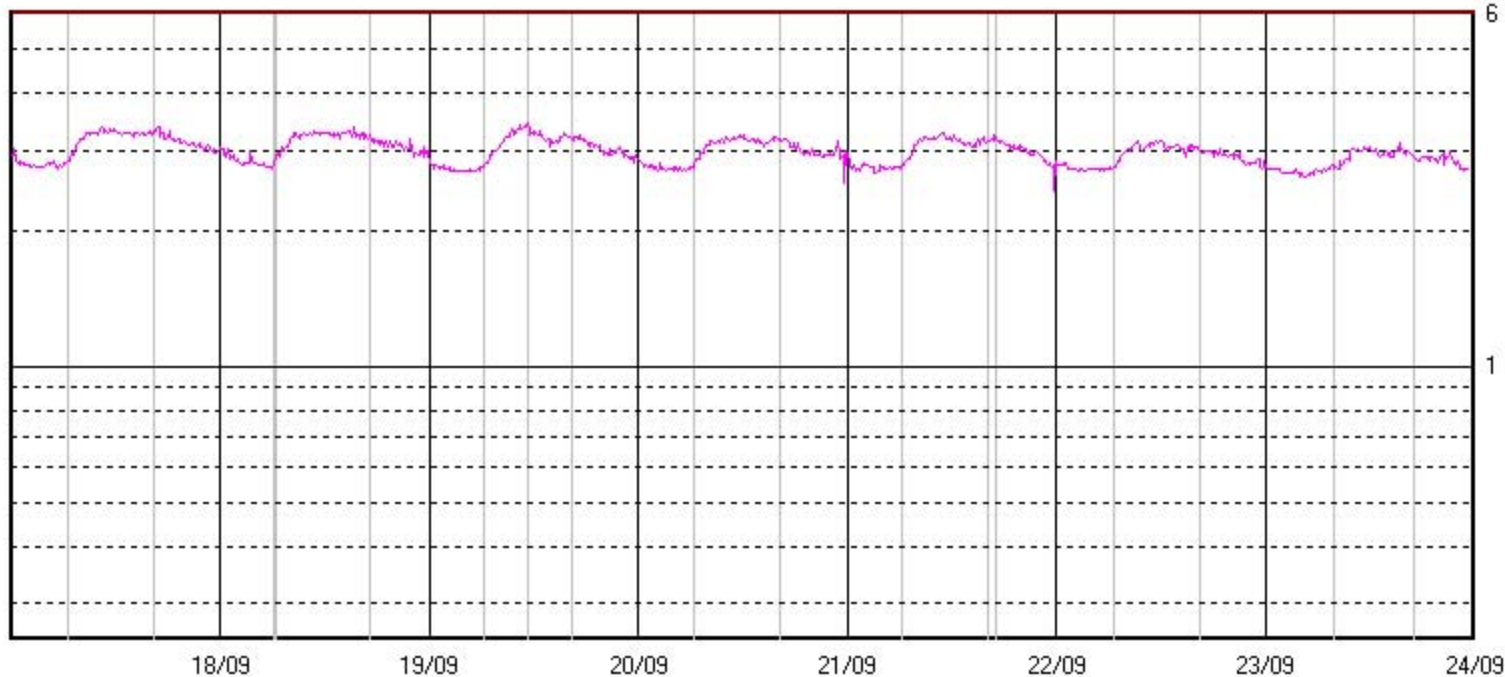

Name: week-36 Date: 03/09/2007 Time: 00.00

V/m

Probe EP 330 Mode:RMS 6 min

Via Enna n° 3c, Catania

Name: week-37 Date: 10/09/2007 Time: 00.00

V/m

Probe EP 330 Mode:RMS 6 min

11/09 12/09 13/09 14/09 15/09 16/09 17/09

Via Enna n° 3c, Catania

Name: week-38 Date: 17/09/2007 Time: 00.00

V/m

Probe EP 330

Mode:RMS 6 min

Via Enna n° 3c, Catania

Name: week-39 Date: 24/09/2007 Time: 00.00

V/m

Probe EP 330 Mode:RMS 6 min

Via Enna n° 3c, Catania

Name: week-40 Date: 01/10/2007 Time: 00.00

V/m

Probe EP 330

Mode:RMS 6 min

Via Enna n° 3c, Catania

Name: week-41 Date: 08/10/2007 Time: 00.00