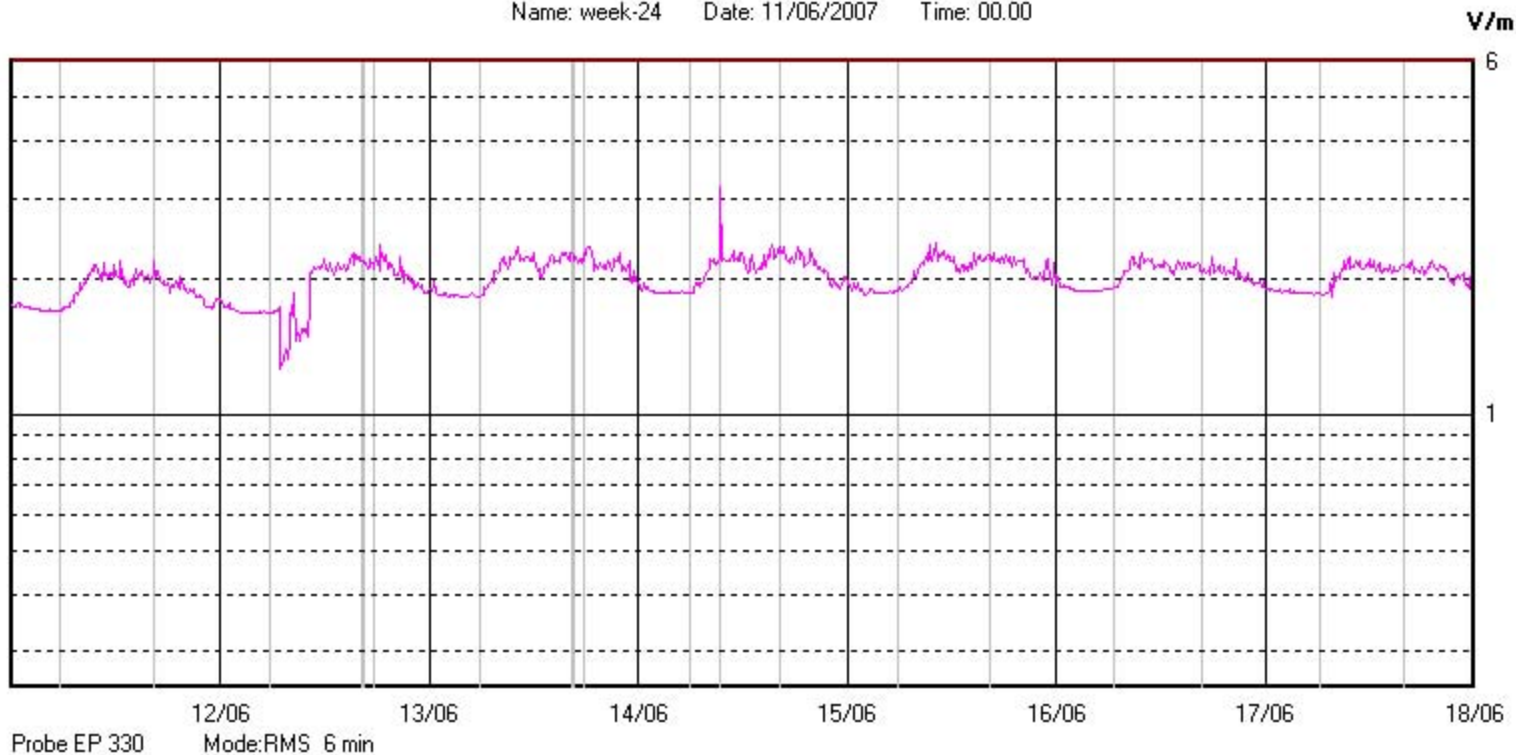

Via Enna n° 3c, Catania

Comune di Catania

Direzione Ecologia Ambiente N.U.
IV° Servizio - Accertamenti Ambientali

P.O. "ASPETTI TECNICI E AMMINISTRATIVI INQUINAMENTI DI NATURA FISICA"
PROGETTO "CASSIOPEA"

Name: week-24 Date: 11/06/2007 Time: 00.00