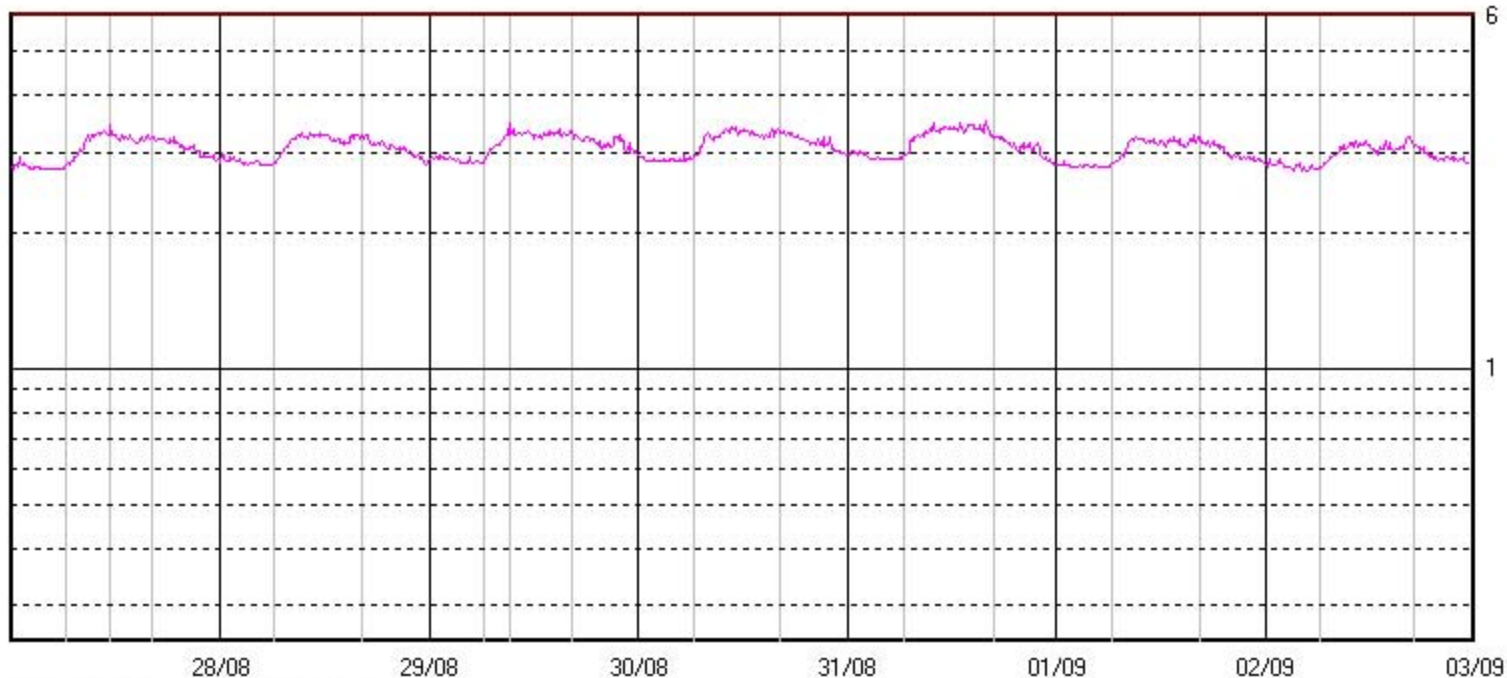

Name: week-33 Date: 13/08/2007 Time: 00.00

Via Enna n° 3c, Catania

Name: week-34 Date: 20/08/2007 Time: 00.00

Name: week-35 Date: 27/08/2007 Time: 00.00

V/m

Probe EP 330 Mode:RMS 6 min

Via Enna n° 3c, Catania

Name: week-36 Date: 03/09/2007 Time: 00.00

V/m

Probe EP 330 Mode:RMS 6 min

Via Enna n° 3c, Catania

Name: week-37 Date: 10/09/2007 Time: 00.00

V/m

Probe EP 330 Mode:RMS 6 min

11/09 12/09 13/09 14/09 15/09 16/09 17/09