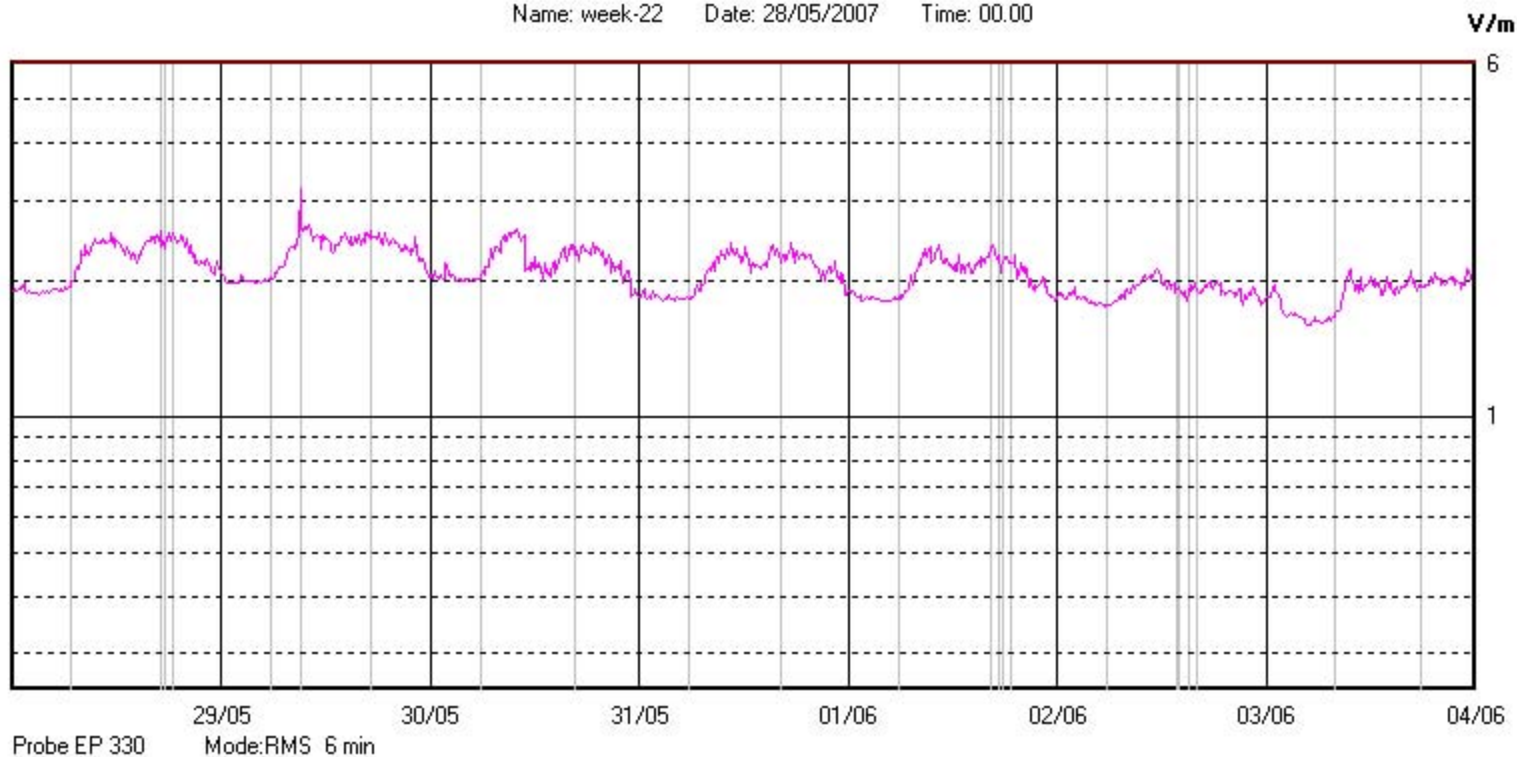

Via Enna n° 3c, Catania

Name: week-21 Date: 21/05/2007 Time: 00.00

Probe EP 330 Mode:RMS 6 min

Via Enna n° 3c, Catania

Name: week-22 Date: 28/05/2007 Time: 00.00

Via Enna n° 3c, Catania

Name: week-23 Date: 04/06/2007 Time: 00.00