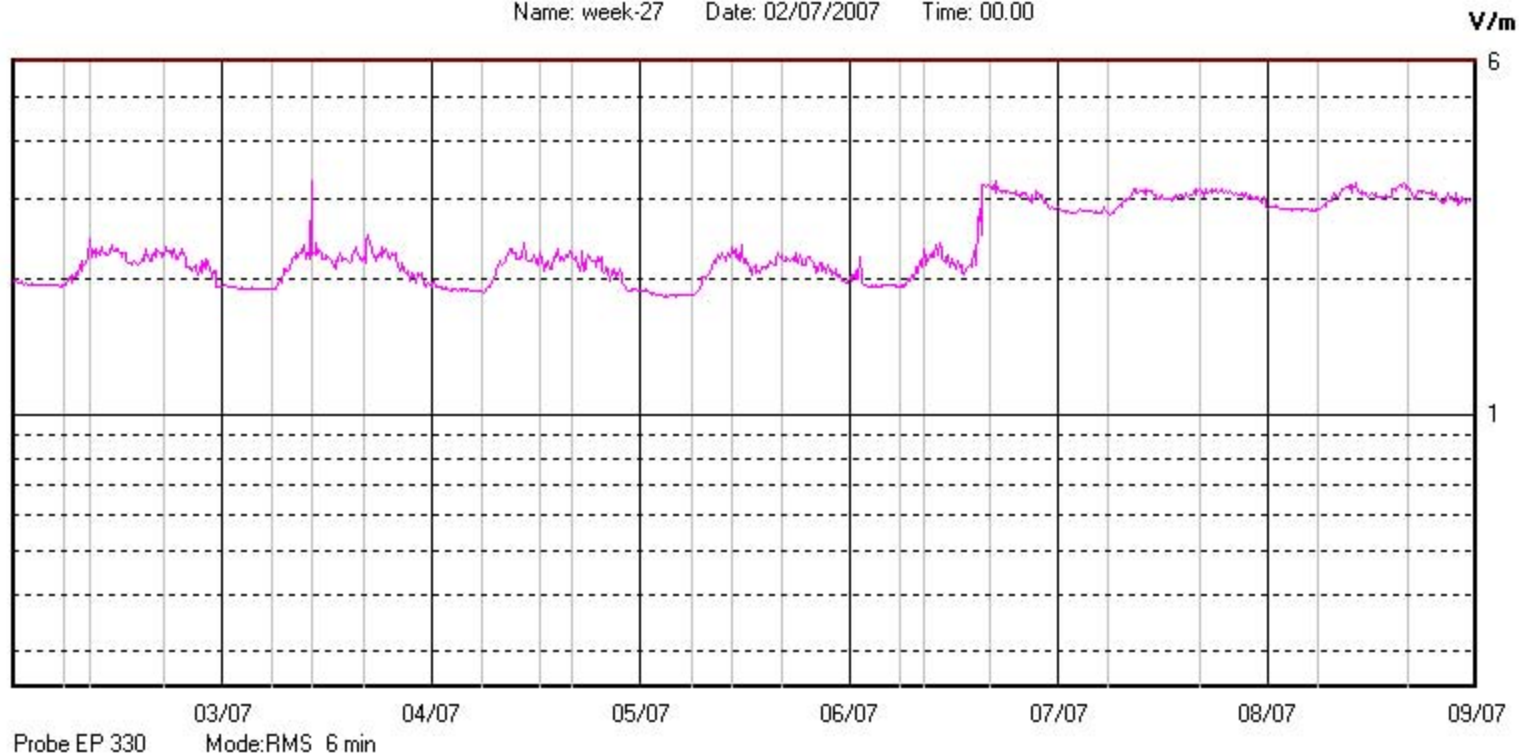

Via Enna n° 3c, Catania

Name: week-27 Date: 02/07/2007 Time: 00.00