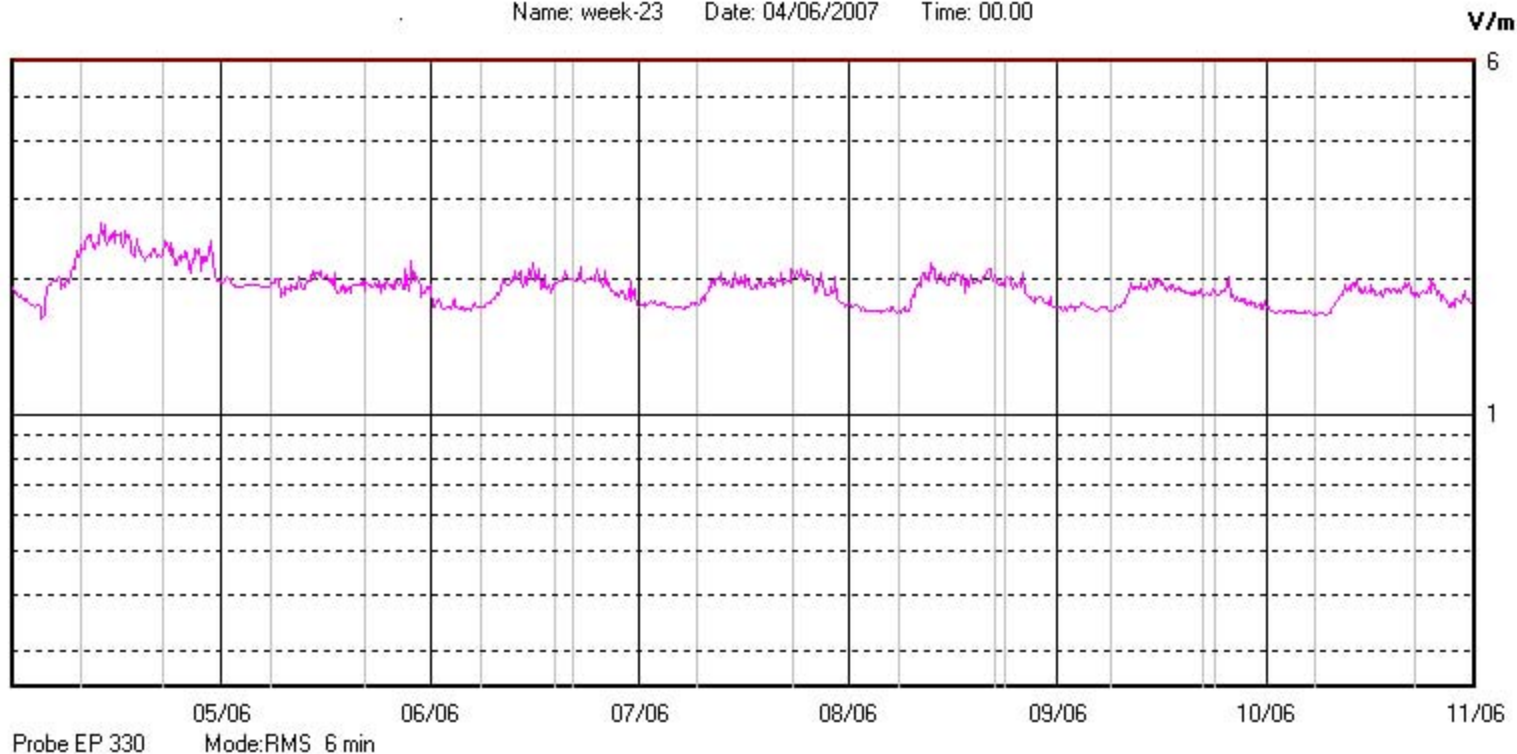

Via Enna n° 3c, Catania

Name: week-21 Date: 21/05/2007 Time: 00.00

Probe EP 330 Mode:RMS 6 min

Via Enna n° 3c, Catania

Name: week-22 Date: 28/05/2007 Time: 00.00

Via Enna n° 3c, Catania

Name: week-23 Date: 04/06/2007 Time: 00.00